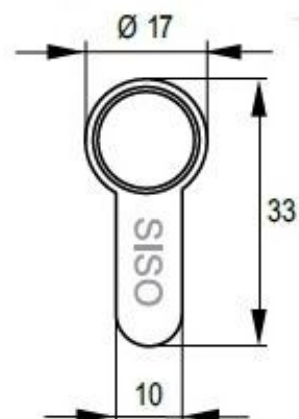

PRODUCT SHEET

Description:

Profile Cyl, Alu Look, 62mm,(26+10+26mm) W/Knob #3, MKS #M3 Yale Key Way, W/3 Metal Keys:SISO ,W/Screw,, Masterkey Shall Be Ordered Separately

Item number:

14.60.047-0

Units	Box	Carton	HS Code	Barcode
Pcs.	10	50	8301600090	 5704866458436