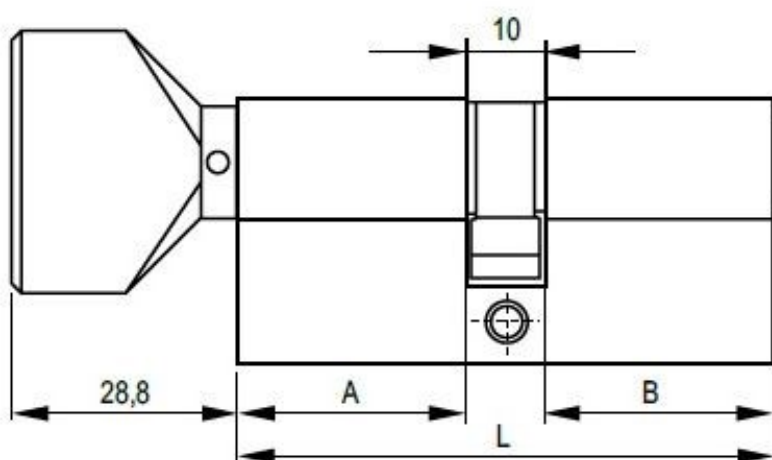

PRODUCT SHEET

Description:

Profile Cyl, Alu Look, 62mm,(26+10+26mm) W/Knob #3, MKS #M3 Yale Key Way, W/3 Metal Keys:SISO ,W/Screw,, Masterkey Shall Be Ordered Separately

Item number:

14.60.047-0

Units	Box	Carton	HS Code	Barcode
Pcs.	10	50	8301600090	 5704866458436